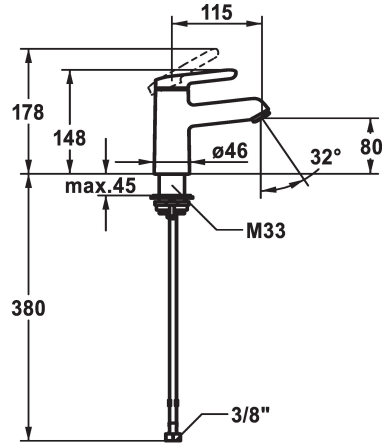

KWC WAMAS 2.0

Lever mixer - Basin - CoolFix

Modell-Linie: WAMAS 2.0 | 12.478.071.000FL

Hanat | Käsi käyttöiset hanat

KWC-No.

125146

chromeline, A 115, flexible connection hoses, with pop-up valve

125147

chromeline, A 115, flexible connection hoses, without pop-up valve

- * Lever mixer
- * CoolFix - Cold water flow with a centered lever
- * EcoProtect - water-saving device
- * Fixed spout
- Neoperl® Perlator® SSR, swivelling jet regulator
- * KWC cartridge M 35 OP
- with ceramic discs

ATT-KWC- ABLAUFGARNITUR

mit_Ablaufgarnitur

ohne_Ablaufgarnitur

- flow rate and temperature continuously variable
- temperature limitation
- * Flexible connection hoses 3/8"
- * QuickInstallation - Fastening via threaded connection with locking screws
- * Mounting hole size $\varnothing 35$ mm

Faucet_typ

Measure_Height

ATT-KWC-ENERGIESPAREN

G_Acoustic group

Projection_A

EnergyLabelCH

ATT-KWC-MASS-WASSERAUSTRITT

Materiaali