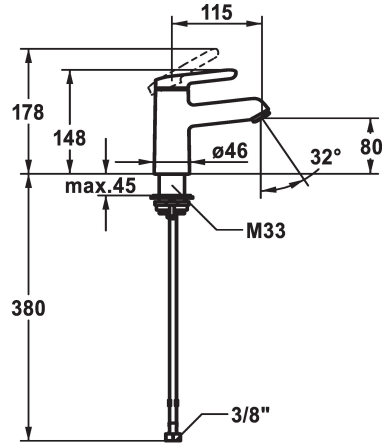

KWC WAMAS 2.0

Lever mixer - Basin - CoolFix

Modell-Linie: WAMAS 2.0 | 12.478.071.000FL

Armatura umywalkowa | Armatura jednouchwytowa

KWC-No.

125146

chromeline, A 115, flexible connection hoses, with pop-up valve

125147

chromeline, A 115, flexible connection hoses, without pop-up valve

- * Lever mixer
- * CoolFix - Cold water flow with a centered lever
- * EcoProtect - water-saving device
- * Fixed spout
- Neoperl® Perlator® SSR, swivelling jet regulator
- * KWC cartridge M 35 OP
- with ceramic discs

ATT-KWC- ABLAUFGARNITUR

mit_Ablaufgarnitur

ohne_Ablaufgarnitur

- flow rate and temperature continuously variable
- temperature limitation
- * Flexible connection hoses 3/8"
- * QuickInstallation - Fastening via threaded connection with locking screws
- * Mounting hole size ø35 mm

Faucet_typ

Dimension Height

ATT-KWC-ENERGIESPAREN

G_Acoustic group

Projection_A

EnergyLabelCH

ATT-KWC-MASS-WASSERAUSTRITT

Materiał