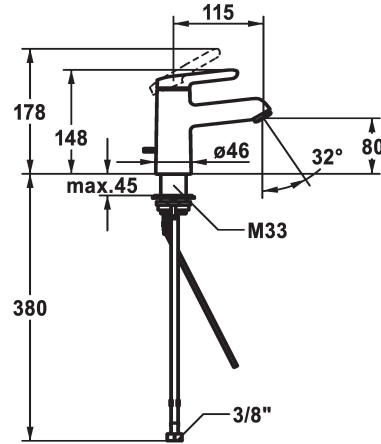

KWC WAMAS 2.0

Lever mixer - Basin - CoolFix

Modell-Linie: WAMAS 2.0 | 12.478.031.000FLGE

Armatura umywalkowa | Armatura jednouchwytowa

KWC-No.

125148

chromeline, A 115, flexible connection hoses, without pop-up valve, with bar

- * Lever mixer
- * CoolFix - Cold water flow with a centered lever
- * EcoProtect - water-saving device
- * Fixed spout
- Neoperl® Perlator® SSR, swivelling jet regulator
- * KWC cartridge M 35 OP
- with ceramic discs

- flow rate and temperature continuously variable
- temperature limitation
- * Flexible connection hoses 3/8"
- * QuickInstallation - Fastening via threaded connection with locking screws
- * Mounting hole size ø35 mm

Dane techniczne

A_Spout_Spray
ATT-KWC-ABLAUFGARNITUR
Connection
ATT-KWC-AUSLAUF
Handling
ATT-KWC-FARBCODE
Installation_type
Faucet_typ
Dimension Height
ATT-KWC-ENERGIESPAREN
G_Acoustic group
Projection_A
EnergyLabelCH
ATT-KWC-MASS-WASSERAUSTRITT
Material