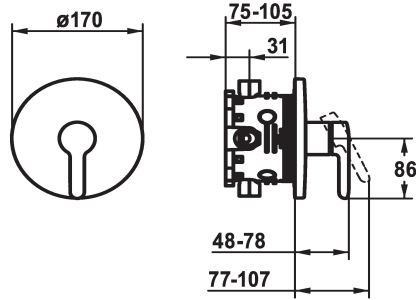

KWC WAMAS 2.0 Trim kit - Lever mixer - Shower

Modell-Linie: WAMAS 2.0 | 21.474.500.000
Sprchové armatury | Hydraulické sprchy

KWC-No.

125171
chromeline, Trim kit

- * Trim kit with function unit
- * Outflow top or below
- * KWC cartridge M 35 H
- with ceramic discs
- flow rate and temperature continuously variable
- * Scope of delivery:

- Function unit, lever, cap, sleeve, cover plate, holder for escutcheon
- Fastening of the cover plate without screws
- * To be ordered separately:
- Unit for concealed installation KWC BLUEBOX®
- ½", without shut-off valve, 39.999.900.931
- ¾" (½"), with shut-off valve, 39.999.910.931

Technické údaje

ATT-KWC-A_ABGANG_UP

19 l/min (3 bar)

ATT-KWC-DURCHMESSER

D170

Handling

frontbedient

ATT-KWC-FARBCODE