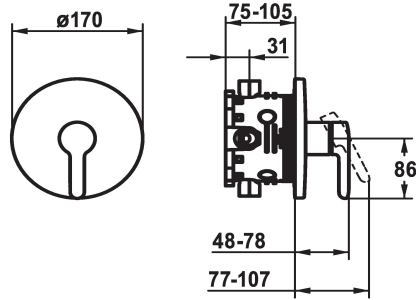

## KWC WAMAS 2.0 Trim kit - Lever mixer - Shower

Modell-Linie: WAMAS 2.0 | 21.474.500.000  
Showers | Manual shower

### KWC-No.

**125171**  
chromeline, Trim kit

- \* Trim kit with function unit
- \* Outflow top or below
- \* KWC cartridge M 35 H
- with ceramic discs
- flow rate and temperature continuously variable
- \* Scope of delivery:

- Function unit, lever, cap, sleeve, cover plate, holder for escutcheon
- Fastening of the cover plate without screws
- \* To be ordered separately:
- Unit for concealed installation KWC BLUEBOX®
- ½", without shut-off valve, 39.999.900.931
- ¾" (½"), with shut-off valve, 39.999.910.931

### Technical Data

Flow rate
Diameter
Handling
Color code
Installation type
Faucet_typ
Acoustic group
Concealed unit
Energy label
material

19 l/min (3 bar)
D170
front lever
chromeline
Wall mounted
Faucet
yes
Trim kit
C
Brass