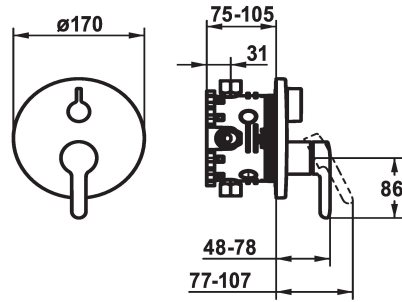

KWC WAMAS 2.0 Trim kit - Lever mixer - Tub

Modell-Linie: WAMAS 2.0 | 20.474.500.000
Showers | Exposed bath mixer

KWC-No.

125172
chromeline, Trim kit

125173
chromeline, Trim kit, with vacuum breaker

- * Trim kit with function unit
- * Outflow top and below
- * Turning handle for diverter
- * KWC cartridge M 35 H
- with ceramic discs
- flow rate and temperature continuously variable
- * Scope of delivery:

Concealed unit

Trim kit

Trim kit, with vacuum breaker

- Function unit, lever, cap, sleeve, cover plate, holder for escutcheon, diverter
- Fastening of the cover plate without screws
- * To be ordered separately:
- Unit for concealed installation KWC BLUEBOX®
- ½", without shut-off valve, 39.999.900.931
- ¾" (½"), with shut-off valve, 39.999.910.931

Technical Data

Flow rate
Diameter
Handling
Color code
Installation type
Faucet_typ
Acoustic group
Concealed unit
Energy label
material

19 l/min (3 bar)
D170
front lever
chromeline
Wall mounted
Basin1
yes
Trim kit
C
Brass