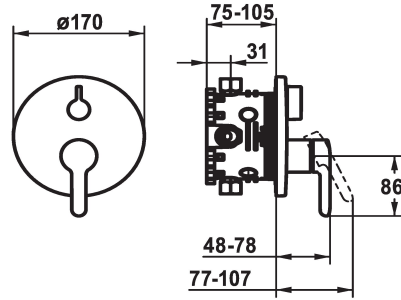

KWC WAMAS 2.0 Trim kit - Lever mixer - Tub

Modell-Linie: WAMAS 2.0 | 20.474.500.000
Showers | Exposed bath mixer

KWC-No.

125172
chromeline, Trim kit

125173
chromeline, Trim kit, with vacuum breaker

- * Trim kit with function unit
- * Outflow top and below
- * Turning handle for diverter
- * KWC cartridge M 35 H
- with ceramic discs
- flow rate and temperature continuously variable
- * Scope of delivery:

Concealed unit

Trim kit

Trim kit, with vacuum breaker

- Function unit, lever, cap, sleeve, cover plate, holder for escutcheon, diverter
- Fastening of the cover plate without screws
- * To be ordered separately:
- Unit for concealed installation KWC BLUEBOX®
- ½", without shut-off valve, 39.999.900.931
- ¾" (½"), with shut-off valve, 39.999.910.931

Technical Data

Flow rate
Diameter
Handling
Color code
Installation type
Faucet_typ
Acoustic group
Concealed unit
Energy label
material

19 l/min (3 bar)
D170
front lever
chromeline
Wall mounted
Basin1
yes
Trim kit
C
Brass