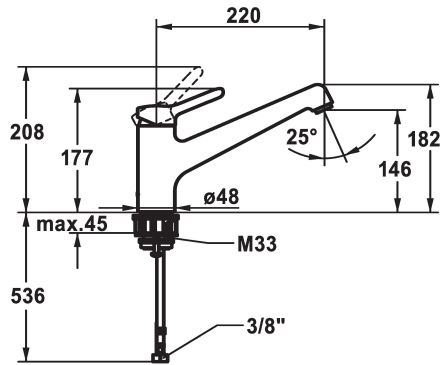

KWC WAMAS 2.0 Lever mixer - Kitchen

Modell-Linie: WAMAS 2.0 | 10.471.022.000FL
Armatura umywalkowa | Armatura jednouchwytowa

KWC-No.

125176
chromeline, A 220, flexible connection hoses

- * Lever mixer
- * Swivel spout 160°
- Neoperl® Perlator® SJR, swivelling jet regulator
- * OptimalSpace - ample space for washing or working
- * KWC cartridge M 35 H
- with ceramic discs

- flow rate and temperature continuously variable
- * Flexible connection hoses 3/8"
- * QuickInstallation - Fastening via threaded connection with locking screws
- * Mounting hole size ø35 mm

Dane techniczne

A_Spout_Spray
Connection
ATT-KWC-AUSLAUF
Handling
ATT-KWC-FARBCODE
Installation_type
Faucet_typ
Dimension Height
G_Acoustic_group
Projection_A
EnergyLabelCH
ATT-KWC-MASS-WASSERAUSTRITT
Materiał

12 l/min (3 bar)
Flexible_Anschlusschläuche
schwenkbar
topbedient
chromeline
Standmontage
Hebelmischer
177
I
A220
B
146
Mosiqdz

Części zamienne

KWC WAMAS 2.0
Lever mixer - Kitchen

Modell-Linie: WAMAS 2.0 | 10.471.022.000FL
Armatura umywalkowa | Armatura jednouchwytowa

Cartridge M 35 H

538327
Z.537.582
