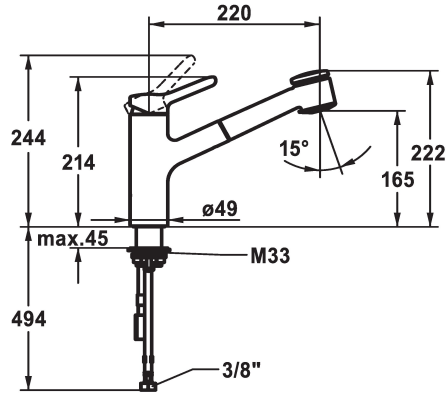

## KWC WAMAS 2.0 Lever mixer - Kitchen

Modell-Linie: WAMAS 2.0 | 10.471.032.000FL  
Hanat | Käsikäyttöiset hanat

### KWC-No.

**125178**  
chromeline, A 220, flexible connection hoses

- \* Lever mixer
- \* TouchProtect - anti-scald protection thanks to the "double skin" principle
- \* Inherently safe against backflow
- \* Pull-out spray
  - SprayClean - easy to clean and actively prevents limescale buildup
  - up to 600 mm pull-out length
  - hose surface to fit faucet surface
  - QuickConnect - Simple hose connection system

- \* Hose guide, swivelling 130°
- \* EasyLock - a pull-out spray that easily slides back into place
- \* OptimalSpace - ample space for washing or working
- \* KWC cartridge M 35 H
  - with ceramic discs
  - flow rate and temperature continuously variable
- \* Flexible connection hoses 3/8"
- \* QuickInstallation - Fastening via threaded connection with locking screws
- \* Mounting hole size ø35 mm

10 l/min (3 bar)
10 l/min (3 bar)
Flexible_Anschlussschläuche
schwenkbar
topbedient
Auszugbrause
chromeline
Standmontage
Hebelmischer
214
II
A220
B
165
Messinki
0

**KWC** WAMAS 2.0  
Lever mixer - Kitchen