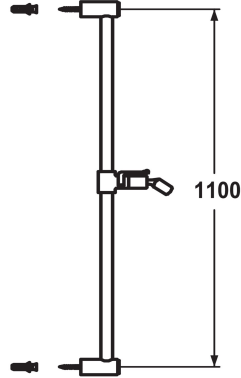

KWC FIT Sliding wall bar

Modell-Linie: **SHOWERCULTURE** | K.26.99.02.177
Showers | Complementary parts showers

KWC-No.

125179
matt black, L 1100

125180
brushed steel, L 1100

Color code

matt black

brushed steel

* KWC Sliding wall bar FIT
- "The original"
* Made of brass
* KWC ball joint bracket, elevation adjustment lockable

* Tube diameter 18 mm
* The sliding wall bar can be shortened to any individual length as required

Technical Data

Color code

brushed steel

Faucet_typ

IP22

Measure Lenght

L 43 5/16"

Measure_L

L 1100

material

Brass