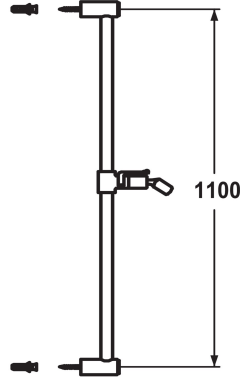

KWC FIT Sliding wall bar

Modell-Linie: SHOWERCULTURE | K.26.99.02.177
Showers | Complementary parts showers

KWC-No.

125179
matt black, L 1100

125180
brushed steel, L 1100

Color code

matt black

brushed steel

* KWC Sliding wall bar FIT
- "The original"
* Made of brass
* KWC ball joint bracket, elevation adjustment lockable

* Tube diameter 18 mm
* The sliding wall bar can be shortened to any individual length as required

Technical Data

Color code

brushed steel

Faucet_typ

IP22

Measure Lenght

L 43 5/16"

Measure Lenght

L 1100

material

Brass