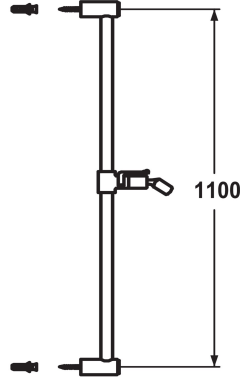

KWC FIT Sliding wall bar

Modell-Linie: **SHOWERCULTURE** | K.26.99.02.177
Showers | Complementary parts showers

KWC-No.

125179
matt black, L 1100

125180
brushed steel, L 1100

Color code

matt black

brushed steel

* KWC Sliding wall bar FIT
- "The original"
* Made of brass
* KWC ball joint bracket, elevation adjustment lockable

* Tube diameter 18 mm
* The sliding wall bar can be shortened to any individual length as required

Technical Data

Color code

brushed steel

Faucet_typ

IP22

Measure Lenght

L 43 5/16"

Measure Lenght

L 1100

material

Brass