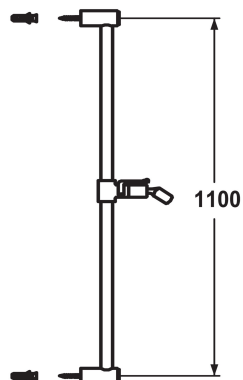

KWC FIT Sliding wall bar

Modell-Linie: SHOWERCULTURE | K.26.99.02.177

KWC-No.

125179
matt black, L 1100

125180
brushed steel, L 1100

* KWC Sliding wall bar FIT
- "The original"
* Made of brass
* KWC ball joint bracket, elevation adjustment lockable

ATT-KWC-FARBCODE

matt black

brushed steel

* Tube diameter 18 mm
* The sliding wall bar can be shortened to any individual length as required

Technical Data

ATT-KWC-FARBCODE

Faucet_typ

Measure_L_USA

Measure_L

Material

brushed steel

IP22

L1100-I

L1100

Mässing