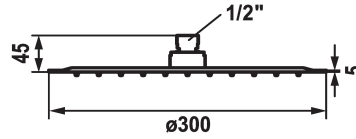

## KWC PIATTO-X R Shower head

Modell-Linie: **SHOWERCULTURE** | 26.000.215.700  
Showers | Shower heads

### kwc.product.datasheet.kwc\_number

**125184**  
matt black, D 300

**125185**  
stainless steel, D 300

- \* Shower head KWC PIATTO -X R
- \* Made of stainless steel
- \* With ball joint
- \* Cleaning-friendly faceplate

### ATT-KWC-FARBCODE

F176

F700

- \* Connecting thread 1/2"
- \* To be ordered separately:  
- Bracket

### kwc.product.datasheet.technical\_data

Flow rate	18 l/min (3 bar)
Diameter	D300
ATT-KWC-FARBCODE	F700
ATT-KWC-ARMATURTYP	17
ATT-KWC-G_GERAEUSCHGRUPPE	2
ATT-KWC-ENECH	D
ATT-KWC-MATERIAL	ROSTFREIER_STAHL