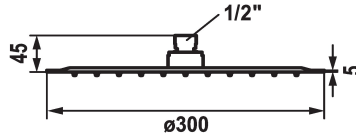

KWC PIATTO-X R Shower head

Modell-Linie: SHOWERCULTURE | 26.000.215.700
Suihkut ja suihkupaneelit | Suihkupäät

KWC-No.

125184
matt black, D 300

125185
stainless steel, D 300

- * Shower head KWC PIATTO -X R
- * Made of stainless steel
- * With ball joint
- * Cleaning-friendly faceplate

ATT-KWC-FARBCODE

matt black

stainless steel

- * Connecting thread 1/2"
- * To be ordered separately:
- Bracket

Tekniset tiedot

A_Spout_Spray

Halkaisija

ATT-KWC-FARBCODE