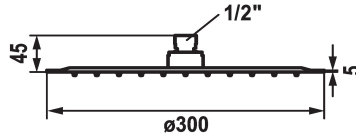

KWC PIATTO-X R Shower head

Modell-Linie: SHOWERCULTURE | 26.000.215.700
Duschar | Sprchové hlavice

KWC-No.

125184
matt black, D 300

125185
stainless steel, D 300

ATT-KWC-FARBCODE

matt black

stainless steel

- * Shower head KWC PIATTO -X R
- * Made of stainless steel
- * With ball joint
- * Cleaning-friendly faceplate

- * Connecting thread 1/2"
- * To be ordered separately:
- Bracket

Technical Data

A_Spout_Spray

18 l/min (3 bar)

Diameter

D300

ATT-KWC-FARBCODE

stainless steel

Faucet_typ

17

G_Acoustic group