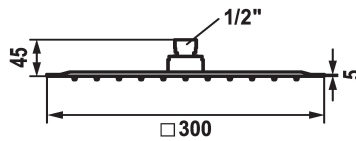

KWC PIATTO -X Q Shower head

Modell-Linie: SHOWERCULTURE | 26.000.205.700
Sprchové armatury | Sprchové hlavice

KWC-No.

125551
matt black, 300x300

125186
stainless steel, D 300x300

- * Shower head KWC PIATTO -X Q
- * Made of stainless steel
- * With ball joint
- * Cleaning-friendly faceplate

ATT-KWC-FARBCODE

matt black

stainless steel

- * Connecting thread 1/2"
- * To be ordered separately:
- Bracket

Technické údaje

A_Spout_Spray

ATT-KWC-DURCHMESSER

ATT-KWC-FARBCODE