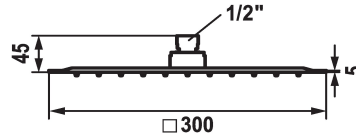

KWC PIATTO -X Q Shower head

Modell-Linie: SHOWERCULTURE | 26.000.205.700
Suihkut ja suihkupaneelit | Suihkupäät

KWC-No.

125551
matt black, 300x300

125186
stainless steel, D 300x300

ATT-KWC-FARBCODE

matt black

stainless steel

- * Shower head KWC PIATTO -X Q
- * Made of stainless steel
- * With ball joint
- * Cleaning-friendly faceplate

- * Connecting thread 1/2"
- * To be ordered separately:
- Bracket

Tekniset tiedot