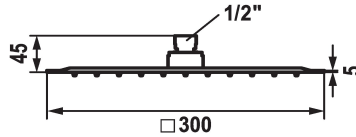

KWC PIATTO -X Q Shower head

Modell-Linie: SHOWERCULTURE | 26.000.205.700
Duschar | Sprchové hlavice

KWC-No.

125551
matt black, 300x300

125186
stainless steel, D 300x300

ATT-KWC-FARBCODE

matt black

stainless steel

- * Shower head KWC PIATTO -X Q
- * Made of stainless steel
- * With ball joint
- * Cleaning-friendly faceplate

- * Connecting thread 1/2"
- * To be ordered separately:
- Bracket

Technical Data

A_Spout_Spray

18 l/min (3 bar)

Diameter

D300-Q

ATT-KWC-FARBCODE

stainless steel

Faucet_typ

Kopfbrause

G_Acoustic group