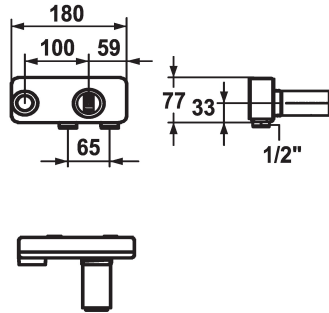

## KWC AVA 2.0 Concealed unit

Modell-Linie: ACCESSOIRES | 39.001.402.000  
Taps | Complementary parts taps

### KWC-No.

**125189**

chromeline, Concealed unit

\* Concealed unit wall two hole  
\* Connecting thread 1/2"  
\* To be ordered separately:  
- Installation kit Z.536.828

\* Suitable for:  
- KWC AVA 2.0  
- KWC ORA

### Technical Data

Color code

chrome

Installation\_type

Wall mounted

Concealed\_unit

Concealed unit

material