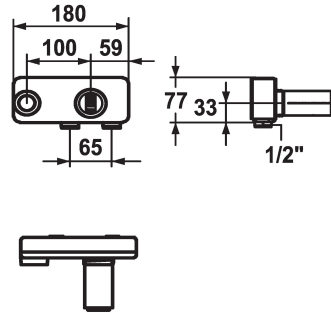

KWC AVA 2.0 Concealed unit

Modell-Linie: ACCESSOIRES | 39.001.402.000
Taps | Complementary parts taps

KWC-No.

125189

chromeline, Concealed unit

* Concealed unit wall two hole
* Connecting thread 1/2"
* To be ordered separately:
- Installation kit Z.536.828

* Suitable for:
- KWC AVA 2.0
- KWC ORA

Technical Data

Color code

chromeline

Installation type

Wall mounted

Concealed unit

Concealed unit