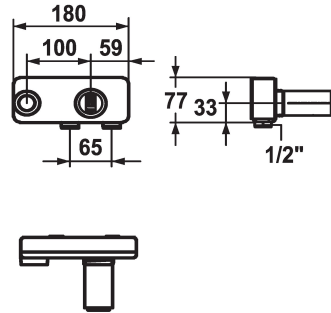

## KWC AVA 2.0 Concealed unit

Modell-Linie: ACCESSOIRES | 39.001.402.000  
Hanat | Töydennysosat

### KWC-No.

**125189**

chromeline, Concealed unit

\* Concealed unit wall two hole  
\* Connecting thread 1/2"  
\* To be ordered separately:  
- Installation kit Z.536.828

\* Suitable for:  
- KWC AVA 2.0  
- KWC ORA