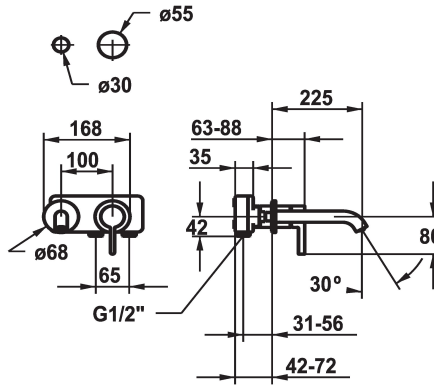

## KWC BEVO

Trim kit - Lever mixer - Basin

Modell-Linie: BEVO | 11.422.064.000  
Umyvadlové armatury | Hydraulické armatury

KWC-No.
<b>125190</b> chromeline, A 175, Trim kit
<b>125191</b> chromeline, A 225, Trim kit
<b>125399</b> matt black, A 175, Trim kit
<b>125400</b> matt black, A 225, Trim kit
<b>125401</b> brushed steel, A 175, Trim kit
<b>125402</b> brushed steel, A 225, Trim kit

ATT-KWC-FARBCODE	Projection_A
chromeline	A175
chromeline	A225
brushed steel	A175
brushed steel	A225

- \* Trim kit Lever mixer
- \* EcoProtect - water-saving device
- \* Fixed spout
- Neoperl® Caché® CS, Coin Slot
- \* OptimalSpace - ample space for washing or working
- \* KWC cartridge M 35 H

- with ceramic discs
- flow rate and temperature continuously variable
- \* To be ordered separately:
- Unit for concealed installation ½" 39.001.401.931
- \* To be ordered separately (optional or if necessary):
- Extension set 20 mm Z.536.333

### Technické údaje

A_Spout_Spray
ATT-KWC-AUSLAUF
ATT-KWC-DURCHMESSER
Handling
ATT-KWC-FARBCODE
Installation_type
Faucet_typ
G_Acoustic_group
ATT-KWC-UNTERPUTZ
Projection_A
EnergyLabelCH
Material

5 l/min (3 bar)
fixovaná
168x68
frontbedient
chromeline
montáž na stěnu
Hebelmischer
I
FM-Set
A225
A
mosaz