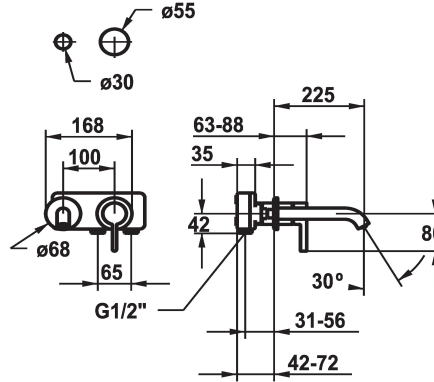

KWC BEVO

Trim kit - Lever mixer - Basin

Modell-Linie: BEVO | 11.422.064.000

Taps | Manual taps

KWC-No.
125190 chromeline, A 175, Trim kit
125191 chromeline, A 225, Trim kit
125399 matt black, A 175, Trim kit
125400 matt black, A 225, Trim kit
125401 brushed steel, A 175, Trim kit
125402 brushed steel, A 225, Trim kit

Color code	Projection A
chromeline	A 175
chromeline	A 225
brushed steel	A 175
brushed steel	A 225

- * Trim kit Lever mixer
- * EcoProtect - water-saving device
- * Fixed spout
- Neoperl® Caché® CS, Coin Slot
- * OptimalSpace - ample space for washing or working
- * KWC cartridge M 35 H

- with ceramic discs
- flow rate and temperature continuously variable
- * To be ordered separately:
- Unit for concealed installation ½" 39.001.401.931
- * To be ordered separately (optional or if necessary):
- Extension set 20 mm Z.536.333

Technical Data
Flow rate
Spout
Diameter
Handling
Color code
Installation type
Faucet_typ
Acoustic group
Concealed unit
Projection A
Energy label
material

5 l/min (3 bar)
fixed
168 x 68
front lever
chromeline
Wall mounted
Lever mixer
I
Trim kit
A 225
A
Brass