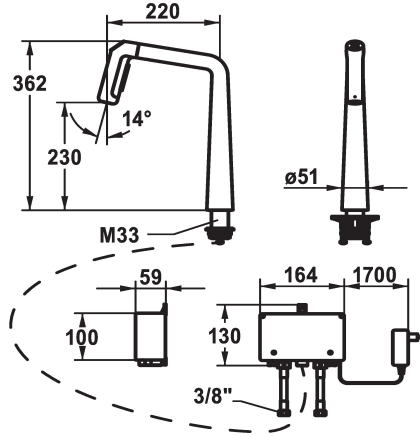

### KWC-No.

**125193**  
chromeline, A 220, flexible connection hoses, mains receiver

**125194**  
matt black, A 220, flexible connection hoses, mains receiver

**125195**  
decor steel, A 220, flexible connection hoses, mains receiver

### Color code

chrome

matt black

decor steel

- \* IntelligentControl - electronic control
- \* gap between wall and centre of mounting hole min. 26 mm
- \* TouchProtect - anti-scald protection thanks to the "double skin" principle
- \* Microprocessor-control
- touch'n'flow 1: cold water, 50% flow rate can be individually adjusted and saved
- touch'n'flow 2: warm water, 50% flow rate can be individually adjusted and saved
- touch'n'flow 3: hot water, 50% flow rate can be individually adjusted and saved
- with cleaning programme
- \* Pull-out spray ergonomic spout alignment, shape and handling
- SprayClean - easy to clean and actively prevents limescale buildup
- Neoperl® Perlator® laminar
- PowerClean - needle spray mode, with automatic diverter reset
- Integrated control unit

- up to 500 mm pull-out length
- hose surface to fit faucet surface
- \* Hose guide, swivelling 150°, can be extended to 360°
- \* EasyLock - a pull-out spray that easily slides back into place
- \* OptimalSpace - ample space for washing or working
- \* KWC control unit, maintenance-free
- up-to-date microprocessor and drive technology
- tried-and-tested valve technology
- with-out installation materials
- designed for wired connection to 1 operating unit (standard)
- \* Flexible connection hoses 3/8"
- \* QuickInstallation - Fastening via threaded connection with locking screws
- \* Mounting hole size ø35 mm
- \* Scope of delivery:
  - Mains receiver 100-240 V / operating voltage 12 V / cable length 2000 mm
  - \* To be ordered separately (optional or if necessary):
  - Swivel range limited to 120°, Z.538.320