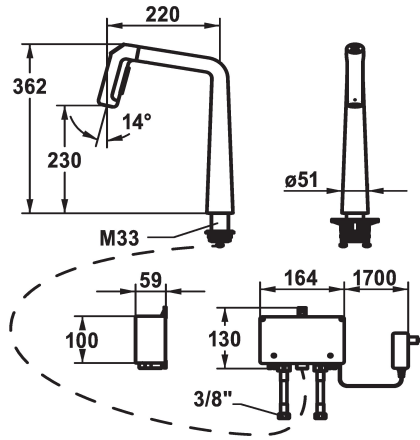

KWC KIO Kitchen - with LED-technology

Modell-Linie: KIO | 10.481.232.000FL
Taps | Electronic taps