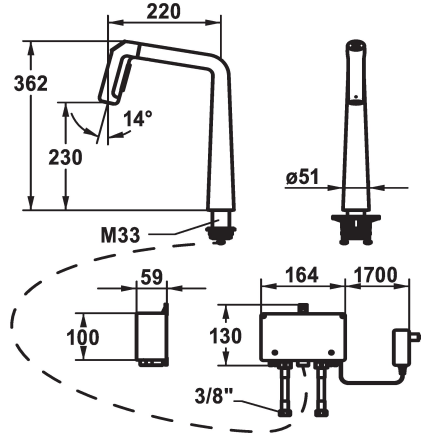

### KWC-No.

**125193**  
chromeline, A 220, flexible connection hoses, mains receiver

**125194**  
matt black, A 220, flexible connection hoses, mains receiver

**125195**  
decor steel, A 220, flexible connection hoses, mains receiver

### Color code

chromeline

matt black

decor steel

- \* IntelligentControl - electronic control
- \* gap between wall and centre of mounting hole min. 26 mm
- \* TouchProtect - anti-scald protection thanks to the "double skin" principle
- \* Microprocessor-control
- touch'n'flow 1: cold water, 50% flow rate can be individually adjusted and saved
- touch'n'flow 2: warm water, 50% flow rate can be individually adjusted and saved
- touch'n'flow 3: hot water, 50% flow rate can be individually adjusted and saved
- with cleaning programme
- \* Pull-out spray
- ergonomic spout alignment, shape and handling
- SprayClean - easy to clean and actively prevents limescale buildup
- Neoperl® Perlator® laminar
- PowerClean - needle spray mode, with automatic diverter reset
- Integrated control unit

- up to 500 mm pull-out length
- hose surface to fit faucet surface
- \* Hose guide, swivelling 150°, can be extended to 360°
- \* EasyLock - a pull-out spray that easily slides back into place
- \* OptimalSpace - ample space for washing or working
- \* KWC control unit, maintenance-free
- up-to-date microprocessor and drive technology
- tried-and-tested valve technology
- with-out installation materials
- designed for wired connection to 1 operating unit (standard)
- \* Flexible connection hoses 3/8"
- \* QuickInstallation - Fastening via threaded connection with locking screws
- \* Mounting hole size ø35 mm
- \* Scope of delivery:
- Mains receiver 100-240 V / operating voltage 12 V / cable length 2000 mm
- \* To be ordered separately (optional or if necessary):
- Swivel range limited to 120°, Z.538.320