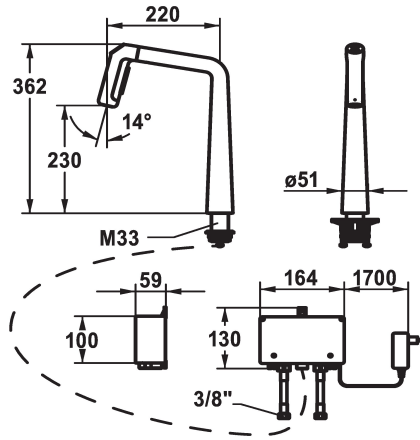

KWC KIO Kitchen - with LED-technology

Modell-Linie: KIO | 10.481.232.000FL
Hanat | Elektroniset hanat

KWC-No.

125193
chromeline, A 220, flexible connection hoses, mains receiver

125194
matt black, A 220, flexible connection hoses, mains receiver

125195
decor steel, A 220, flexible connection hoses, mains receiver

ATT-KWC-FARBCODE

chromeline

matt black

decor steel

- * IntelligentControl - electronic control
- * gap between wall and centre of mounting hole min. 26 mm
- * TouchProtect - anti-scald protection thanks to the "double skin" principle
- * Microprocessor-control
- touch'n'flow 1: cold water, 50% flow rate can be individually adjusted and saved
- touch'n'flow 2: warm water, 50% flow rate can be individually adjusted and saved
- touch'n'flow 3: hot water, 50% flow rate can be individually adjusted and saved
- with cleaning programme
- * Pull-out spray ergonomic spout alignment, shape and handling
- SprayClean - easy to clean and actively prevents limescale buildup
- Neoperl® Perlator® laminar
- PowerClean - needle spray mode, with automatic diverter reset
- Integrated control unit

- up to 500 mm pull-out length
- hose surface to fit faucet surface
- * Hose guide, swivelling 150°, can be extended to 360°
- * EasyLock - a pull-out spray that easily slides back into place
- * OptimalSpace - ample space for washing or working
- * KWC control unit, maintenance-free
- up-to-date microprocessor and drive technology
- tried-and-tested valve technology
- with-out installation materials
- designed for wired connection to 1 operating unit (standard)
- * Flexible connection hoses 3/8"
- * QuickInstallation - Fastening via threaded connection with locking screws
- * Mounting hole size ø35 mm
- * Scope of delivery:
 - Mains receiver 100-240 V / operating voltage 12 V / cable length 2000 mm
- * To be ordered separately (optional or if necessary):
 - Swivel range limited to 120°, Z.538.320