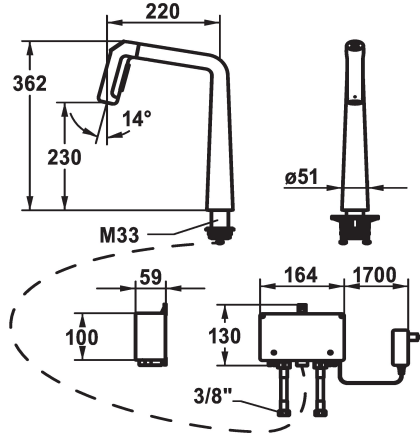

KWC KIO Kitchen - with LED-technology

Modell-Linie: KIO | 10.481.232.000FL
Armatura umywalkowa | Armatura elektroniczna