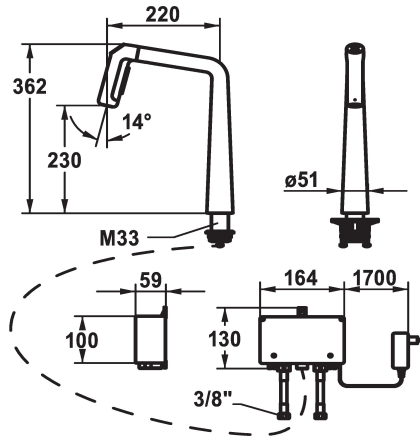

KWC KIO Kitchen - with LED-technology

Modell-Linie: KIO | 10.481.232.176FL
Taps | Electronic taps