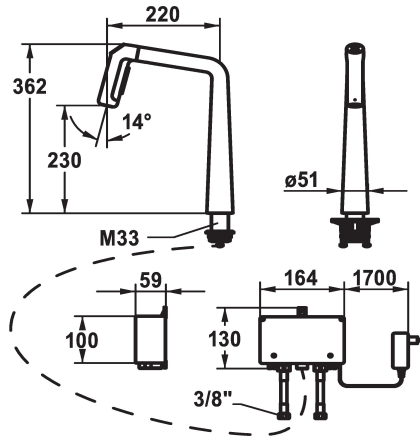

KWC KIO Kitchen - with LED-technology

Modell-Linie: KIO | 10.481.232.176FL
Armatura umywalkowa | Armatura elektroniczna