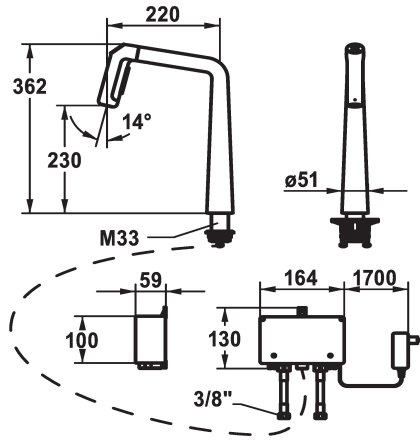

KWC KIO Kitchen - with LED-technology

Modell-Linie: KIO | 10.481.232.176FL
Kranar | Elektronické armatury

KWC-No.

125193
chromeline, A 220, flexible connection hoses, mains receiver

125194
matt black, A 220, flexible connection hoses, mains receiver

125195
decor steel, A 220, flexible connection hoses, mains receiver

ATT-KWC-FARBCODE

chromeline

matt black

decor steel

- * IntelligentControl - electronic control
- * gap between wall and centre of mounting hole min. 26 mm
- * TouchProtect - anti-scald protection thanks to the "double skin" principle
- * Microprocessor-control
- touch'n'flow 1: cold water, 50% flow rate can be individually adjusted and saved
- touch'n'flow 2: warm water, 50% flow rate can be individually adjusted and saved
- touch'n'flow 3: hot water, 50% flow rate can be individually adjusted and saved
- with cleaning programme
- * Pull-out spray ergonomic spout alignment, shape and handling
- SprayClean - easy to clean and actively prevents limescale buildup
- Neoperl® Perlator® laminar
- PowerClean - needle spray mode, with automatic diverter reset
- Integrated control unit

- up to 500 mm pull-out length
- * Hose guide, swivelling 150°, can be extended to 360°
- * EasyLock - a pull-out spray that easily slides back into place
- * OptimalSpace - ample space for washing or working
- * KWC control unit, maintenance-free
- up-to-date microprocessor and drive technology
- tried-and-tested valve technology
- with-out installation materials
- designed for wired connection to 1 operating unit (standard)
- * Flexible connection hoses 3/8"
- * QuickInstallation - Fastening via threaded connection with locking screws
- * Mounting hole size ø35 mm
- * Scope of delivery:
- Mains receiver 100-240 V / operating voltage 12 V / cable length 2000 mm
- * To be ordered separately (optional or if necessary):
- Swivel range limited to 120° Z.538.320