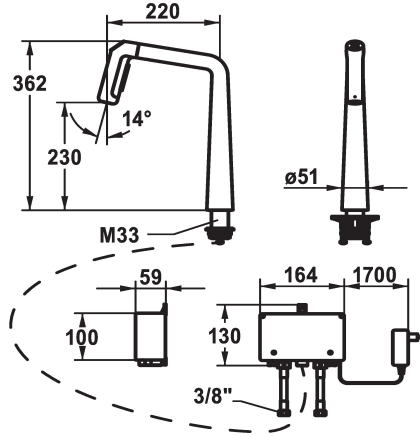

KWC KIO Kitchen - with LED-technology

Modell-Linie: KIO | 10.481.232.127FL
Taps | Electronic taps