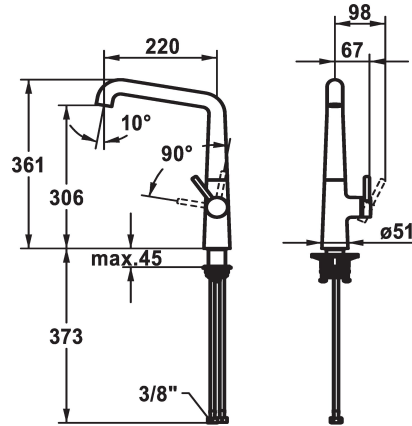

KWC KIO Lever mixer - Kitchen

Modell-Linie: KIO | 10.481.012.000FL
Taps | Manual taps

KWC-No.

125199
chromeline, A 220, flexible connection hoses

125200
matt black, A 220, flexible connection hoses

125201
decor steel, A 220, flexible connection hoses

Color code

chrome

matt black

decor steel

- * Lever mixer
- * Lever installation only possible on the right side
- Child safety: cold water flow in lever position towards the front
- * gap between wall and centre of mounting hole min. 26 mm
- * Swivel spout 150°, extensible to 360°
- Neoperl® Caché® laminar
- * OptimalSpace - ample space for washing or working
- * KWC cartridge M 35 S

- with ceramic discs
- flow rate and temperature continuously variable
- * Flexible connection hoses 3/8"
- * QuickInstallation - Fastening via threaded connection with locking screws
- * Mounting hole size ø35 mm
- * To be ordered separately (optional or if necessary):
- Swivel range limited to 120° Z.538.320

Technical Data

Flow rate
Connection
Spout
Handling
Color code
Installation_type
Faucet_typ
Design
Dimension Height
G_Acoustic_group
Projection_A
Energy Label
Dimension Water outlet
material

11 l/min (3 bar)
Flexible connection hoses
swivel
side lever
chrome
Pillar installation
Lever mixer
L-Spout
361
I
A 220
B
306
Brass