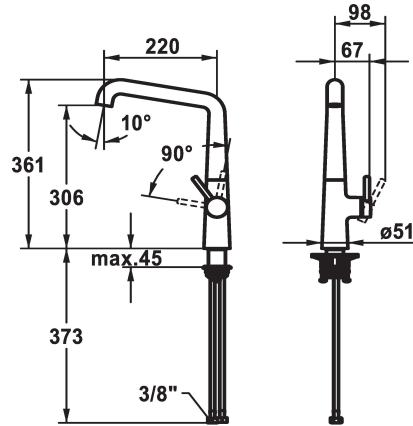

KWC KIO Lever mixer - Kitchen

Modell-Linie: KIO | 10.481.012.176FL
Taps | Manual taps

KWC-No.

125199
chromeline, A 220, flexible connection hoses

125200
matt black, A 220, flexible connection hoses

125201
decor steel, A 220, flexible connection hoses

Color code

chrome

matt black

decor steel

- * Lever mixer
- * Lever installation only possible on the right side
- Child safety: cold water flow in lever position towards the front
- * gap between wall and centre of mounting hole min. 26 mm
- * Swivel spout 150°, extensible to 360°
- Neoperl® Caché® laminar
- * OptimalSpace - ample space for washing or working
- * KWC cartridge M 35 S

- with ceramic discs
- flow rate and temperature continuously variable
- * Flexible connection hoses 3/8"
- * QuickInstallation - Fastening via threaded connection with locking screws
- * Mounting hole size ø35 mm
- * To be ordered separately (optional or if necessary):
- Swivel range limited to 120° Z.538.320

Technical Data

Flow rate
Connection
Spout
Handling
Color code
Installation_type
Faucet_typ
Design
Dimension Height
G_Acoustic_group
Projection_A
Energy Label
Dimension Water outlet
material

11 l/min (3 bar)
Flexible connection hoses
swivel
side lever
matt black
Pillar installation
Lever mixer
L-Spout
361
I
A 220
B
306
Brass