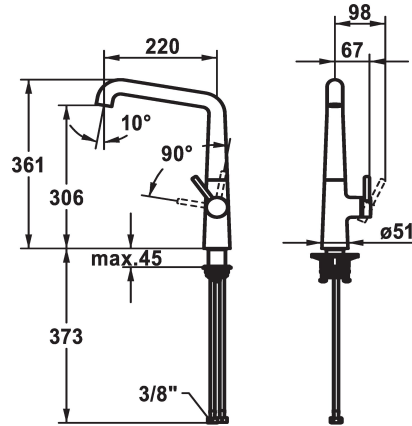

### KWC-No.

**125199**  
chromeline, A 220, flexible connection hoses

**125200**  
matt black, A 220, flexible connection hoses

**125201**  
decor steel, A 220, flexible connection hoses

### ATT-KWC-FARBCODE

chromeline

matt black

decor steel

- \* Lever mixer
- \* Lever installation only possible on the right side
- Child safety: cold water flow in lever position towards the front
- \* gap between wall and centre of mounting hole min. 26 mm
- \* Swivel spout 150°, extensible to 360°
- Neoperl® Caché® laminar
- \* OptimalSpace - ample space for washing or working
- \* KWC cartridge M 35 S

- with ceramic discs
- flow rate and temperature continuously variable
- \* Flexible connection hoses 3/8"
- \* QuickInstallation - Fastening via threaded connection with locking screws
- \* Mounting hole size ø35 mm
- \* To be ordered separately (optional or if necessary):
- Swivel range limited to 120° Z.538.320

ATT-KWC-BAUFORM

Measure\_Height

G\_Acoustic\_group

Projection\_A

EnergyLabelCH

ATT-KWC-MASS-WASSERAUSTRITT

Materiál

11 l/min (3 bar)