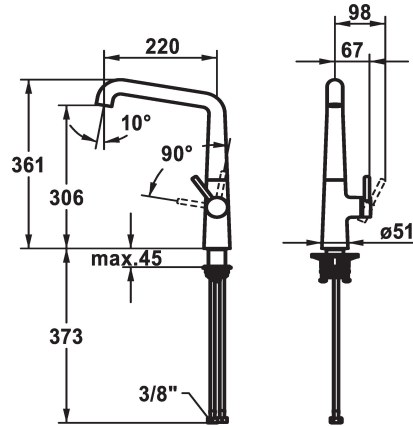

KWC KIO Lever mixer - Kitchen

Modell-Linie: KIO | 10.481.012.127FL
Taps | Manual taps

KWC-No.

125199
chromeline, A 220, flexible connection hoses

125200
matt black, A 220, flexible connection hoses

125201
decor steel, A 220, flexible connection hoses

Color code

chrome

matt black

decor steel

- * Lever mixer
- * Lever installation only possible on the right side
- Child safety: cold water flow in lever position towards the front
- * gap between wall and centre of mounting hole min. 26 mm
- * Swivel spout 150°, extensible to 360°
- Neoperl® Caché® laminar
- * OptimalSpace - ample space for washing or working
- * KWC cartridge M 35 S

- with ceramic discs
- flow rate and temperature continuously variable
- * Flexible connection hoses 3/8"
- * QuickInstallation - Fastening via threaded connection with locking screws
- * Mounting hole size ø35 mm
- * To be ordered separately (optional or if necessary):
- Swivel range limited to 120° Z.538.320

Technical Data

Flow rate
Connection
Spout
Handling
Color code
Installation_type
Faucet_typ
Design
Dimension Height
G_Acoustic_group
Projection_A
Energy Label
Dimension Water outlet
material

11 l/min (3 bar)
Flexible connection hoses
swivel
side lever
decor steel
Pillar installation
Lever mixer
L-Spout
361
I
A 220
B
306
Brass