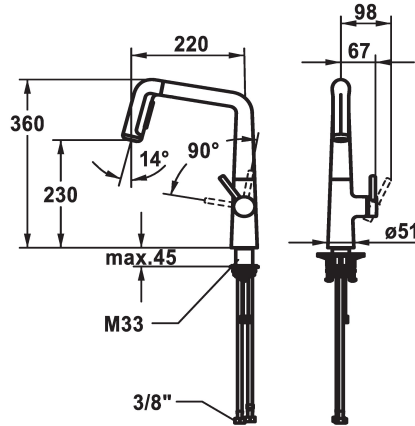

KWC KIO Lever mixer - Kitchen

Modell-Linie: KIO | 10.481.002.000FL
Umyvadlové armatury | Hydraulické armatury

KWC-No.

125202
chromeline, A 220, flexible connection hoses

125203
matt black, A 220, flexible connection hoses

125204
decor steel, A 220, flexible connection hoses

ATT-KWC-FARBCODE

chromeline

matt black

decor steel

- * Lever mixer
- * Lever installation only possible on the right side
- Child safety: cold water flow in lever position towards the front
- * gap between wall and centre of mounting hole min. 26 mm
- * TouchProtect - anti-scald protection thanks to the "double skin" principle
- * Pull-out spray ergonomic spout alignment, shape and handling
- SprayClean - easy to clean and actively prevents limescale buildup
- Neoperl® Perlator® laminar
- PowerClean - needle spray mode, with automatic diverter reset
- up to 500 mm pull-out length

- hose surface to fit faucet surface
- * Hose guide, swivelling 150°, can be extended to 360°
- * EasyLock - a pull-out spray that easily slides back into place
- * OptimalSpace - ample space for washing or working
- * KWC cartridge M 35 S
- with ceramic discs
- flow rate and temperature continuously variable
- * Flexible connection hoses 3/8"
- * QuickInstallation - Fastening via threaded connection with locking screws
- * Mounting hole size ø35 mm
- * To be ordered separately (optional or if necessary):
- Swivel range limited to 120° Z.538.320

Standmontage

Faucet_typ

Hebelmischer

ATT-KWC-BAUFORM

L-Auslauf

Measure_Height

360

G_Acoustic group