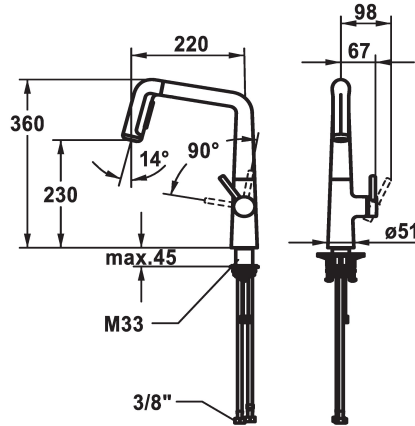

KWC KIO Lever mixer - Kitchen

Modell-Linie: KIO | 10.481.002.000FL
Taps | Manual taps

KWC-No.

125202
chromeline, A 220, flexible connection hoses

125203
matt black, A 220, flexible connection hoses

125204
decor steel, A 220, flexible connection hoses

Color code

chrome

matt black

decor steel

- * Lever mixer
- * Lever installation only possible on the right side
- Child safety: cold water flow in lever position towards the front
- * gap between wall and centre of mounting hole min. 26 mm
- * TouchProtect - anti-scald protection thanks to the "double skin" principle
- * Pull-out spray ergonomic spout alignment, shape and handling
- SprayClean - easy to clean and actively prevents limescale buildup
- Neoperl® Perlator® laminar
- PowerClean - needle spray mode, with automatic diverter reset
- up to 500 mm pull-out length

- hose surface to fit faucet surface
- * Hose guide, swivelling 150°, can be extended to 360°
- * EasyLock - a pull-out spray that easily slides back into place
- * OptimalSpace - ample space for washing or working
- * KWC cartridge M 35 S
- with ceramic discs
- flow rate and temperature continuously variable
- * Flexible connection hoses 3/8"
- * QuickInstallation - Fastening via threaded connection with locking screws
- * Mounting hole size ø35 mm
- * To be ordered separately (optional or if necessary):
- Swivel range limited to 120° Z.538.320

Technical Data

Flow rate needle spray

9 l/min (3 bar)

Flow rate normal spray

10 l/min (3 bar)

Connection

Flexible connection hoses

Spout