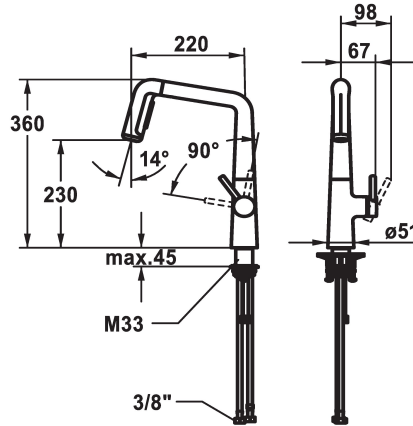

## KWC KIO Lever mixer - Kitchen

Modell-Linie: KIO | 10.481.002.000FL  
Taps | Manual taps

### Color code

chromeline

matt black

decor steel

- \* Lever mixer
- \* Lever installation only possible on the right side
- Child safety: cold water flow in lever position towards the front
- \* gap between wall and centre of mounting hole min. 26 mm
- \* TouchProtect - anti-scald protection thanks to the "double skin" principle
- \* Pull-out spray ergonomic spout alignment, shape and handling
- SprayClean - easy to clean and actively prevents limescale buildup
- Neoperl® Perlator® laminar
- PowerClean - needle spray mode, with automatic diverter reset
- up to 500 mm pull-out length

- hose surface to fit faucet surface
- \* Hose guide, swivelling 150°, can be extended to 360°
- \* EasyLock - a pull-out spray that easily slides back into place
- \* OptimalSpace - ample space for washing or working
- \* KWC cartridge M 35 S
- with ceramic discs
- flow rate and temperature continuously variable
- \* Flexible connection hoses 3/8"
- \* QuickInstallation - Fastening via threaded connection with locking screws
- \* Mounting hole size ø35 mm
- \* To be ordered separately (optional or if necessary):
- Swivel range limited to 120° Z.538.320

### Technical Data

Flow rate needle spray

9 l/min (3 bar)

Flow rate normal spray

10 l/min (3 bar)

Connection

Flexible connection hoses

Spout