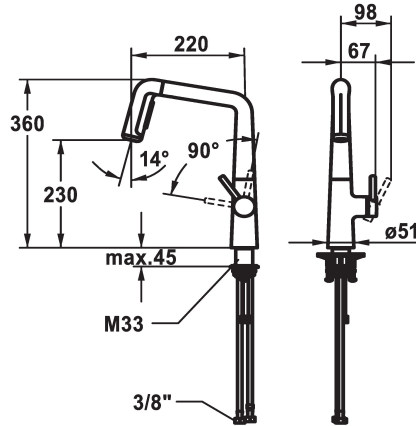

### KWC-No.

**125202**  
chromeline, A 220, flexible connection hoses

**125203**  
matt black, A 220, flexible connection hoses

**125204**  
decor steel, A 220, flexible connection hoses

### ATT-KWC-FARBCODE

chromeline

matt black

decor steel

- \* Lever mixer
- \* Lever installation only possible on the right side
- Child safety: cold water flow in lever position towards the front
- \* gap between wall and centre of mounting hole min. 26 mm
- \* TouchProtect - anti-scald protection thanks to the "double skin" principle
- \* Pull-out spray ergonomic spout alignment, shape and handling
- SprayClean - easy to clean and actively prevents limescale buildup
- Neoperl® Perlator® laminar
- PowerClean - needle spray mode, with automatic diverter reset
- up to 500 mm pull-out length

- hose surface to fit faucet surface
- \* Hose guide, swivelling 150°, can be extended to 360°
- \* EasyLock - a pull-out spray that easily slides back into place
- \* OptimalSpace - ample space for washing or working
- \* KWC cartridge M 35 S
- with ceramic discs
- flow rate and temperature continuously variable
- \* Flexible connection hoses 3/8"
- \* QuickInstallation - Fastening via threaded connection with locking screws
- \* Mounting hole size ø35 mm
- \* To be ordered separately (optional or if necessary):
- Swivel range limited to 120° Z.538.320

Installation\_type

Faucet\_typ

ATT-KWC-BAUFORM

Measure\_Height

G\_Acoustic group

Projection\_A

EnergyLabelCH

ATT-KWC-MASS-WASSERAUSTRITT