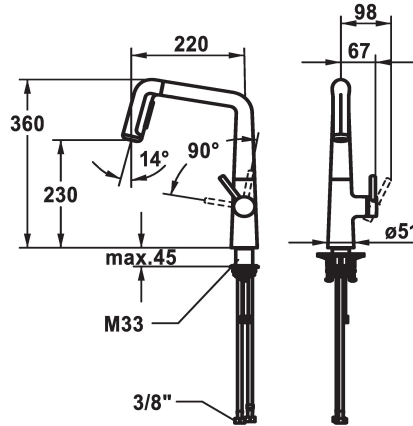

KWC KIO Lever mixer - Kitchen

Modell-Linie: KIO | 10.481.002.000FL
Armatura umywalkowa | Armatura jednouchwytowa

KWC-No.

125202
chromeline, A 220, flexible connection hoses

125203
matt black, A 220, flexible connection hoses

125204
decor steel, A 220, flexible connection hoses

ATT-KWC-FARBCODE

chromeline

matt black

decor steel

- * Lever mixer
- * Lever installation only possible on the right side
- Child safety: cold water flow in lever position towards the front
- * gap between wall and centre of mounting hole min. 26 mm
- * TouchProtect - anti-scald protection thanks to the "double skin" principle
- * Pull-out spray ergonomic spout alignment, shape and handling
- SprayClean - easy to clean and actively prevents limescale buildup
- Neoperl® Perlator® laminar
- PowerClean - needle spray mode, with automatic diverter reset
- up to 500 mm pull-out length

- hose surface to fit faucet surface
- * Hose guide, swivelling 150°, can be extended to 360°
- * EasyLock - a pull-out spray that easily slides back into place
- * OptimalSpace - ample space for washing or working
- * KWC cartridge M 35 S
- with ceramic discs
- flow rate and temperature continuously variable
- * Flexible connection hoses 3/8"
- * QuickInstallation - Fastening via threaded connection with locking screws
- * Mounting hole size ø35 mm
- * To be ordered separately (optional or if necessary):
- Swivel range limited to 120° Z.538.320

Material

9 l/min (3 bar)

10 l/min (3 bar)

Flexible_Anschluss Schlauche

schwenkbar

seitenbedient

Auszugbrause

chromeline