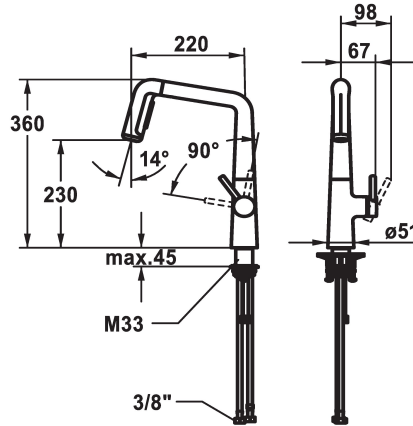

KWC KIO Lever mixer - Kitchen

Modell-Linie: KIO | 10.481.002.000FL
Kranar | Hydraulické armatúry

KWC-No.

125202
chromeline, A 220, flexible connection hoses

125203
matt black, A 220, flexible connection hoses

125204
decor steel, A 220, flexible connection hoses

ATT-KWC-FARBCODE

chromeline

matt black

decor steel

- * Lever mixer
- * Lever installation only possible on the right side
- Child safety: cold water flow in lever position towards the front
- * gap between wall and centre of mounting hole min. 26 mm
- * TouchProtect - anti-scald protection thanks to the "double skin" principle
- * Pull-out spray ergonomic spout alignment, shape and handling
- SprayClean - easy to clean and actively prevents limescale buildup
- Neoperl® Perlator® laminar
- PowerClean - needle spray mode, with automatic diverter reset
- up to 500 mm pull-out length

- hose surface to fit faucet surface
- * Hose guide, swivelling 150°, can be extended to 360°
- * EasyLock - a pull-out spray that easily slides back into place
- * OptimalSpace - ample space for washing or working
- * KWC cartridge M 35 S
- with ceramic discs
- flow rate and temperature continuously variable
- * Flexible connection hoses 3/8"
- * QuickInstallation - Fastening via threaded connection with locking screws
- * Mounting hole size ø35 mm
- * To be ordered separately (optional or if necessary):
- Swivel range limited to 120° Z.538.320

Material

9 l/min (3 bar)

10 l/min (3 bar)

Flexible_Anschlusschläuche

schwenkbar

seitenbedient

Auszugbrause

chromeline