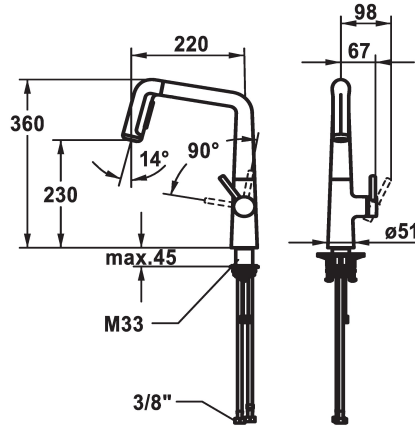

## KWC KIO Lever mixer - Kitchen

Modell-Linie: KIO | 10.481.002.176FL  
Umyvadlové armatury | Hydraulické armatury

### KWC-No.

**125202**  
chromeline, A 220, flexible connection hoses

**125203**  
matt black, A 220, flexible connection hoses

**125204**  
decor steel, A 220, flexible connection hoses

### ATT-KWC-FARBCODE

chromeline

matt black

decor steel

- \* Lever mixer
- \* Lever installation only possible on the right side
- Child safety: cold water flow in lever position towards the front
- \* gap between wall and centre of mounting hole min. 26 mm
- \* TouchProtect - anti-scald protection thanks to the "double skin" principle
- \* Pull-out spray ergonomic spout alignment, shape and handling
- SprayClean - easy to clean and actively prevents limescale buildup
- Neoperl® Perlator® laminar
- PowerClean - needle spray mode, with automatic diverter reset
- up to 500 mm pull-out length

- \* Hose guide, swivelling 150°, can be extended to 360°
- \* EasyLock - a pull-out spray that easily slides back into place
- \* OptimalSpace - ample space for washing or working
- \* KWC cartridge M 35 S
- with ceramic discs
- flow rate and temperature continuously variable
- \* Flexible connection hoses 3/8"
- \* QuickInstallation - Fastening via threaded connection with locking screws
- \* Mounting hole size ø35 mm
- \* To be ordered separately (optional or if necessary):
- Swivel range limited to 120°; Z.538.320