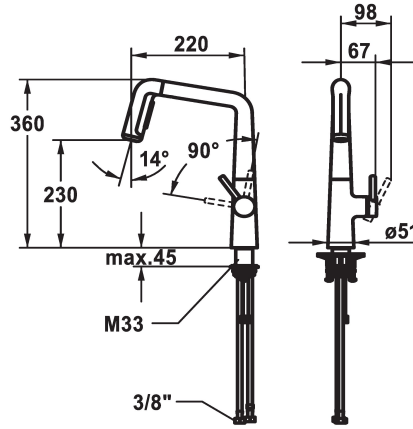

KWC KIO Lever mixer - Kitchen

Modell-Linie: KIO | 10.481.002.176FL
Taps | Manual taps

KWC-No.

125202
chromeline, A 220, flexible connection hoses

125203
matt black, A 220, flexible connection hoses

125204
decor steel, A 220, flexible connection hoses

Color code

chrome

matt black

decor steel

- * Lever mixer
- * Lever installation only possible on the right side
- Child safety: cold water flow in lever position towards the front
- * gap between wall and centre of mounting hole min. 26 mm
- * TouchProtect - anti-scald protection thanks to the "double skin" principle
- * Pull-out spray ergonomic spout alignment, shape and handling
- SprayClean - easy to clean and actively prevents limescale buildup
- Neoperl® Perlator® laminar
- PowerClean - needle spray mode, with automatic diverter reset
- up to 500 mm pull-out length

- * Hose guide, swivelling 150°, can be extended to 360°
- * EasyLock - a pull-out spray that easily slides back into place
- * OptimalSpace - ample space for washing or working
- * KWC cartridge M 35 S
- with ceramic discs
- flow rate and temperature continuously variable
- * Flexible connection hoses 3/8"
- * QuickInstallation - Fastening via threaded connection with locking screws
- * Mounting hole size ø35 mm
- * To be ordered separately (optional or if necessary):
- Swivel range limited to 120°; Z.538.320

Technical Data

Flow rate needle spray

9 l/min (3 bar)

Flow rate normal spray

10 l/min (3 bar)

Connection

Flexible connection hoses

Spout