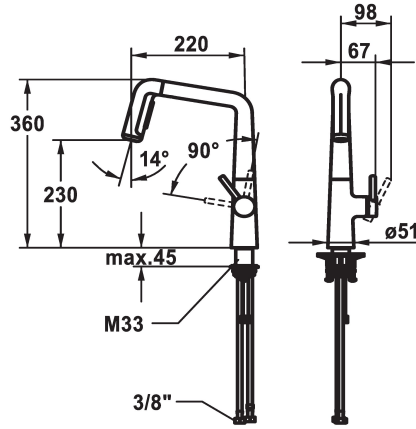

KWC KIO Lever mixer - Kitchen

Modell-Linie: KIO | 10.481.002.176FL
Taps | Manual taps

KWC-No.

125202
chromeline, A 220, flexible connection hoses

125203
matt black, A 220, flexible connection hoses

125204
decor steel, A 220, flexible connection hoses

Color code

chromeline

matt black

decor steel

- * Lever mixer
- * Lever installation only possible on the right side
- Child safety: cold water flow in lever position towards the front
- * gap between wall and centre of mounting hole min. 26 mm
- * TouchProtect - anti-scald protection thanks to the "double skin" principle
- * Pull-out spray ergonomic spout alignment, shape and handling
- SprayClean - easy to clean and actively prevents limescale buildup
- Neoperl® Perlator® laminar
- PowerClean - needle spray mode, with automatic diverter reset
- up to 500 mm pull-out length

- * Hose guide, swivelling 150°, can be extended to 360°
- * EasyLock - a pull-out spray that easily slides back into place
- * OptimalSpace - ample space for washing or working
- * KWC cartridge M 35 S
- with ceramic discs
- flow rate and temperature continuously variable
- * Flexible connection hoses 3/8"
- * QuickInstallation - Fastening via threaded connection with locking screws
- * Mounting hole size ø35 mm
- * To be ordered separately (optional or if necessary):
- Swivel range limited to 120°; Z.538.320

Technical Data

Flow rate needle spray

9 l/min (3 bar)

Flow rate normal spray

10 l/min (3 bar)

Connection

Flexible connection hoses

Spout