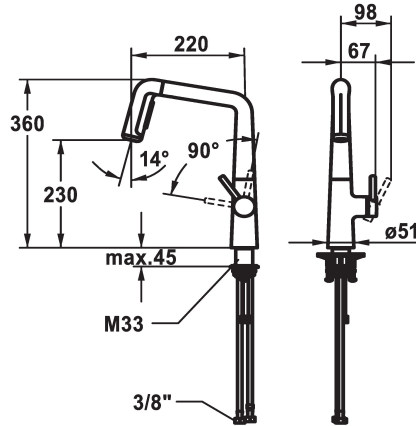

KWC KIO Lever mixer - Kitchen

Modell-Linie: KIO | 10.481.002.176FL
Hanat | Käsikäyttöiset hanat

KWC-No.

125202
chromeline, A 220, flexible connection hoses

125203
matt black, A 220, flexible connection hoses

125204
decor steel, A 220, flexible connection hoses

ATT-KWC-FARBCODE

chromeline

matt black

decor steel

- * Lever mixer
- * Lever installation only possible on the right side
- Child safety: cold water flow in lever position towards the front
- * gap between wall and centre of mounting hole min. 26 mm
- * TouchProtect - anti-scald protection thanks to the "double skin" principle
- * Pull-out spray ergonomic spout alignment, shape and handling
- SprayClean - easy to clean and actively prevents limescale buildup
- Neoperl® Perlator® laminar
- PowerClean - needle spray mode, with automatic diverter reset
- up to 500 mm pull-out length

- * Hose guide, swivelling 150°, can be extended to 360°
- * EasyLock - a pull-out spray that easily slides back into place
- * OptimalSpace - ample space for washing or working
- * KWC cartridge M 35 S
- with ceramic discs
- flow rate and temperature continuously variable
- * Flexible connection hoses 3/8"
- * QuickInstallation - Fastening via threaded connection with locking screws
- * Mounting hole size ø35 mm
- * To be ordered separately (optional or if necessary):
- Swivel range limited to 120°; Z.538.320

Installation_type

Faucet_typ

ATT-KWC-BAUFORM

Measure_Height

G_Acoustic group

Projection_A

EnergyLabelCH

ATT-KWC-MASS-WASSERAUSTRITT