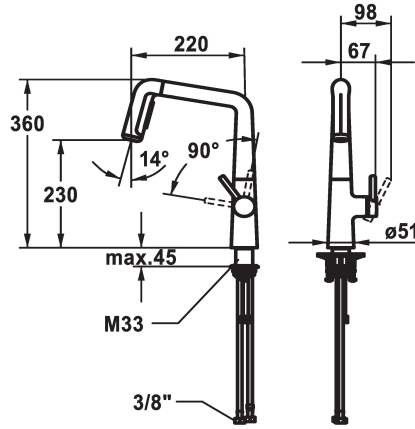

KWC KIO Lever mixer - Kitchen

Modell-Linie: KIO | 10.481.002.176FL
Armatura umywalkowa | Armatura jednouchwytowa

KWC-No.

125202
chromeline, A 220, flexible connection hoses

125203
matt black, A 220, flexible connection hoses

125204
decor steel, A 220, flexible connection hoses

ATT-KWC-FARBCODE

chromeline

matt black

decor steel

- * Lever mixer
- * Lever installation only possible on the right side
- Child safety: cold water flow in lever position towards the front
- * gap between wall and centre of mounting hole min. 26 mm
- * TouchProtect - anti-scald protection thanks to the "double skin" principle
- * Pull-out spray ergonomic spout alignment, shape and handling
- SprayClean - easy to clean and actively prevents limescale buildup
- Neoperl® Perlator® laminar
- PowerClean - needle spray mode, with automatic diverter reset
- up to 500 mm pull-out length

- * Hose guide, swivelling 150°, can be extended to 360°
- * EasyLock - a pull-out spray that easily slides back into place
- * OptimalSpace - ample space for washing or working
- * KWC cartridge M 35 S
- with ceramic discs
- flow rate and temperature continuously variable
- * Flexible connection hoses 3/8"
- * QuickInstallation - Fastening via threaded connection with locking screws
- * Mounting hole size ø35 mm
- * To be ordered separately (optional or if necessary):
- Swivel range limited to 120°; Z.538.320

Material

9 l/min (3 bar)

10 l/min (3 bar)

Flexible_Anschlusschläuche

schwenkbar

seitenbedient

Auszugbrause

matt black