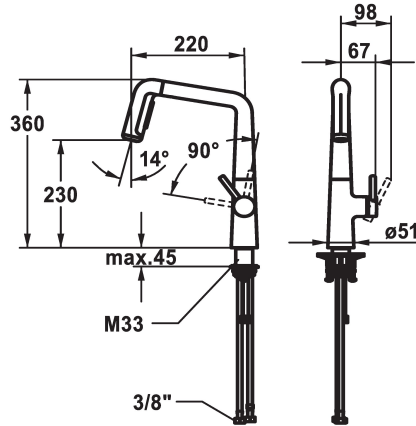

## KWC KIO Lever mixer - Kitchen

Modell-Linie: KIO | 10.481.002.176FL  
Kranar | Hydraulické armatúry

### ATT-KWC-FARBCODE

chromeline

matt black

decor steel

- \* Lever mixer
- \* Lever installation only possible on the right side
- Child safety: cold water flow in lever position towards the front
- \* gap between wall and centre of mounting hole min. 26 mm
- \* TouchProtect - anti-scald protection thanks to the "double skin" principle
- \* Pull-out spray ergonomic spout alignment, shape and handling
- SprayClean - easy to clean and actively prevents limescale buildup
- Neoperl® Perlator® laminar
- PowerClean - needle spray mode, with automatic diverter reset
- up to 500 mm pull-out length

- \* Hose guide, swivelling 150°, can be extended to 360°
- \* EasyLock - a pull-out spray that easily slides back into place
- \* OptimalSpace - ample space for washing or working
- \* KWC cartridge M 35 S
- with ceramic discs
- flow rate and temperature continuously variable
- \* Flexible connection hoses 3/8"
- \* QuickInstallation - Fastening via threaded connection with locking screws
- \* Mounting hole size ø35 mm
- \* To be ordered separately (optional or if necessary):
- Swivel range limited to 120°; Z.538.320

Standmontage

Faucet\_typ

Hebelmischer

ATT-KWC-BAUFORM

L-Auslauf

Measure\_Height

360

G\_Acoustic group