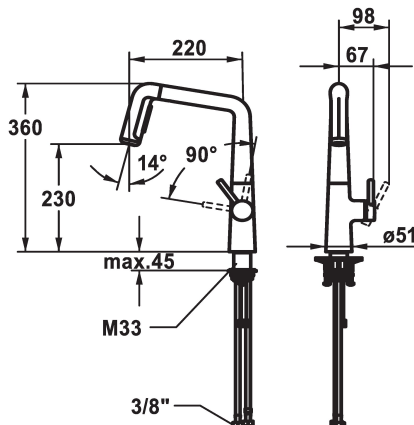

### KWC-No.

**125202**  
chromeline, A 220, flexible connection hoses

**125203**  
matt black, A 220, flexible connection hoses

**125204**  
decor steel, A 220, flexible connection hoses

### ATT-KWC-FARBCODE

chromeline

matt black

decor steel

- \* Lever mixer
- \* Lever installation only possible on the right side
- Child safety: cold water flow in lever position towards the front
- \* gap between wall and centre of mounting hole min. 26 mm
- \* TouchProtect - anti-scald protection thanks to the "double skin" principle
- \* Pull-out spray ergonomic spout alignment, shape and handling
- SprayClean - easy to clean and actively prevents limescale buildup
- Neoperl® Perlator® laminar
- PowerClean - needle spray mode, with automatic diverter reset
- up to 500 mm pull-out length

- \* Hose guide, swivelling 150°, can be extended to 360°
- \* EasyLock - a pull-out spray that easily slides back into place
- \* OptimalSpace - ample space for washing or working
- \* KWC cartridge M 35 S
- with ceramic discs
- flow rate and temperature continuously variable
- \* Flexible connection hoses 3/8"
- \* QuickInstallation - Fastening via threaded connection with locking screws
- \* Mounting hole size ø35 mm
- \* To be ordered separately (optional or if necessary):
- Swivel range limited to 120°; Z.538.320

Material

9 l/min (3 bar)

10 l/min (3 bar)

Flexible\_Anschlusschläuche

schwenkbar

seitenbedient

Auszugbrause

decor steel